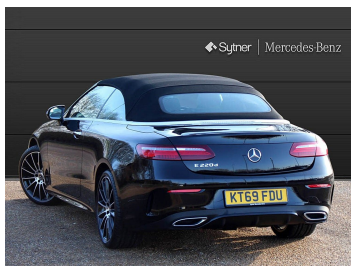

Sytner | Mercedes-Benz

Mercedes-Benz E Class E220d  
AMG Line Premium Plus 2dr 9G-  
Tronic  
Now £42,500

## Overview

Registration	KT69FDU
Registered	2019(69)
Fuel Type	Diesel
Tax Band	E
Colour	Black
Engine Size	2 l
Interior Trim	Black Artico Leather/Dinamica Microfibre
Fuel Consumption	53.3 mpg

## Description

Premium Plus Package / Night package / COMAND Online with DAB Digital radio / Burmester surround sound system / Airscarf and heated front seats / Parking Pilot with 360 camera / 20-inch AMG multi-spoke light-alloy wheels / Tracker / VAT Qualifying Vehicle / This is a demonstration vehicle / please call for mileage and availability / List Price New 50.070.00