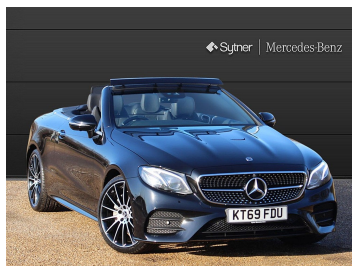

Sytner | Mercedes-Benz

Mercedes-Benz E Class E220d  
AMG Line Premium Plus 2dr 9G-  
Tronic  
Now £42,500

## Overview

Registration	KT69FDU
Registered	2019(69)
Fuel Type	Diesel
Tax Band	E
Colour	Black
Engine Size	2 l
Interior Trim	Black Artico Leather/Dinamica Microfibre
Fuel Consumption	53.3 mpg

## Description

Premium Plus Package / Night package / COMAND Online with DAB Digital radio / Burmester surround sound system / Airscarf and heated front seats / Parking Pilot with 360 camera / 20-inch AMG multi-spoke light-alloy wheels / Tracker / VAT Qualifying Vehicle / This is a demonstration vehicle / please call for mileage and availability / List Price New 50.070.00