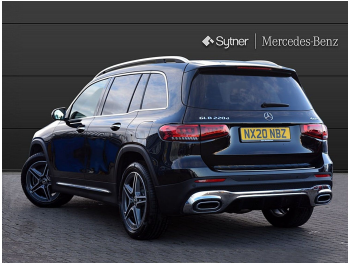

Sytner | Mercedes-Benz

Mercedes-Benz Glb GLB 220d  
4Matic AMG Line Prem Plus 5dr  
8G-Tronic  
Now £40,000 ~~was £42,000~~

## Overview

Registration	NX20NBZ
Registered	2020(20)
Fuel Type	Diesel
Tax Band	E
Colour	Black
Engine Size	2 l
Interior Trim	Black Artico Leather/Dinamica Microfibre
Fuel Consumption	55.4 mpg

## Description

Premium Plus with Driving Assistance / 19" AMG 5-twin-spoke light-alloy wheels / Navigation Connectivity Package / Hard-disc navigation / Panoramic sliding sunroof / MBUX multimedia system / Memory Package / Parking Package / 3rd row of seats for 2 people / Heated front seats / Original Price New 47000 / Vehicle in use - please call for mileage / VAT Qualifying Vehicle